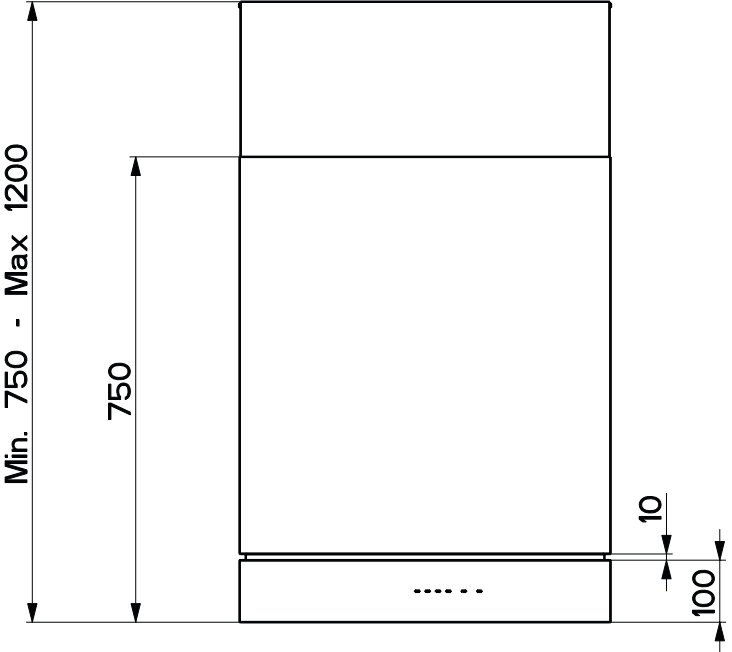

Model:
ECI6300S

IMPORTANT