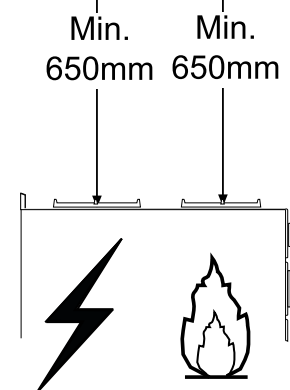

Dimension Guide

Rangehood

Model:
ECI6300S

Dimensions

	width	height	depth
Product (mm)	598	750-1200	483

IMPORTANT

This is a guide of product dimensions only. For complete installation instructions, refer to the manual provided with product.

© 2021 Electrolux S.E.A PTE. LTD. ECI6300S_Dim_Nov21

Model:
ECI6300S

IMPORTANT

This is a guide of product dimensions only. For complete installation instructions, refer to the manual provided with product.