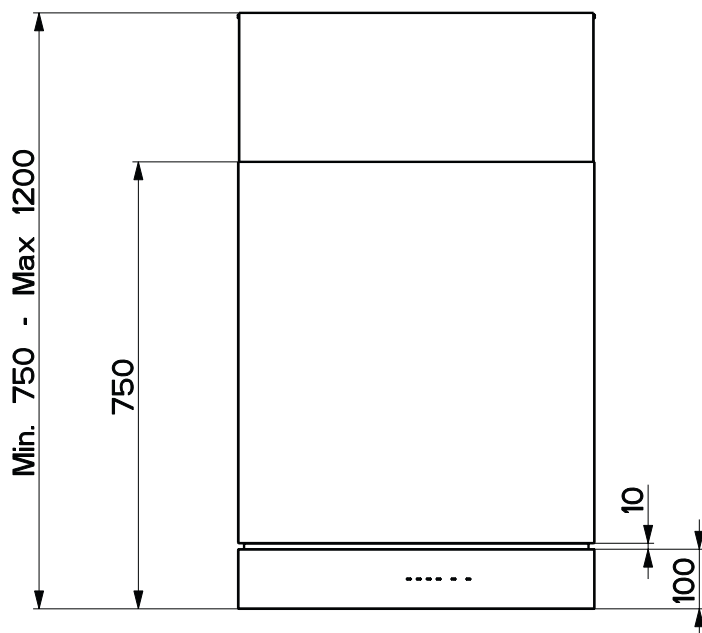

Dimension Guide

Rangehood

Model:
ECI6300S

Dimensions

	width	height	depth
Product (mm)	598	750-1200	483

IMPORTANT

This is a guide of product dimensions only. For complete installation instructions, refer to the manual provided with product.

© 2021 Electrolux S.E.A PTE. LTD. ECI6300S_Dim_Nov21

Model:
ECI6300S

IMPORTANT

This is a guide of product dimensions only. For complete installation instructions, refer to the manual provided with product.