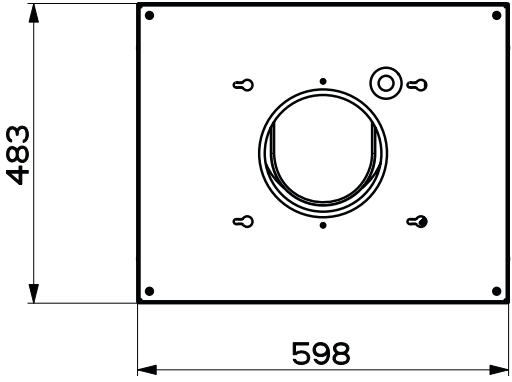

Model:
ECI6300S

IMPORTANT