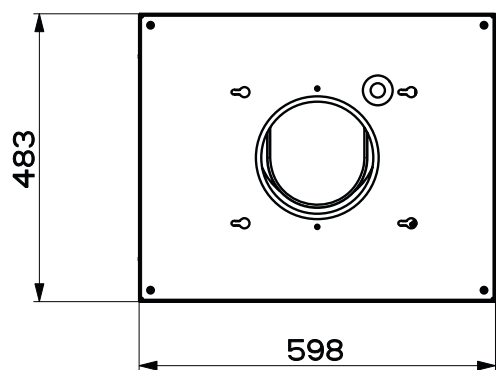

Dimension Guide

Rangehood

Model:
ECI6300S

Dimensions

	width	height	depth
Product (mm)	598	750-1200	483

IMPORTANT

This is a guide of product dimensions only. For complete installation instructions, refer to the manual provided with product.

© 2021 Electrolux S.E.A PTE. LTD. ECI6300S_Dim_Nov21

Model:
ECI6300S

IMPORTANT

This is a guide of product dimensions only. For complete installation instructions, refer to the manual provided with product.