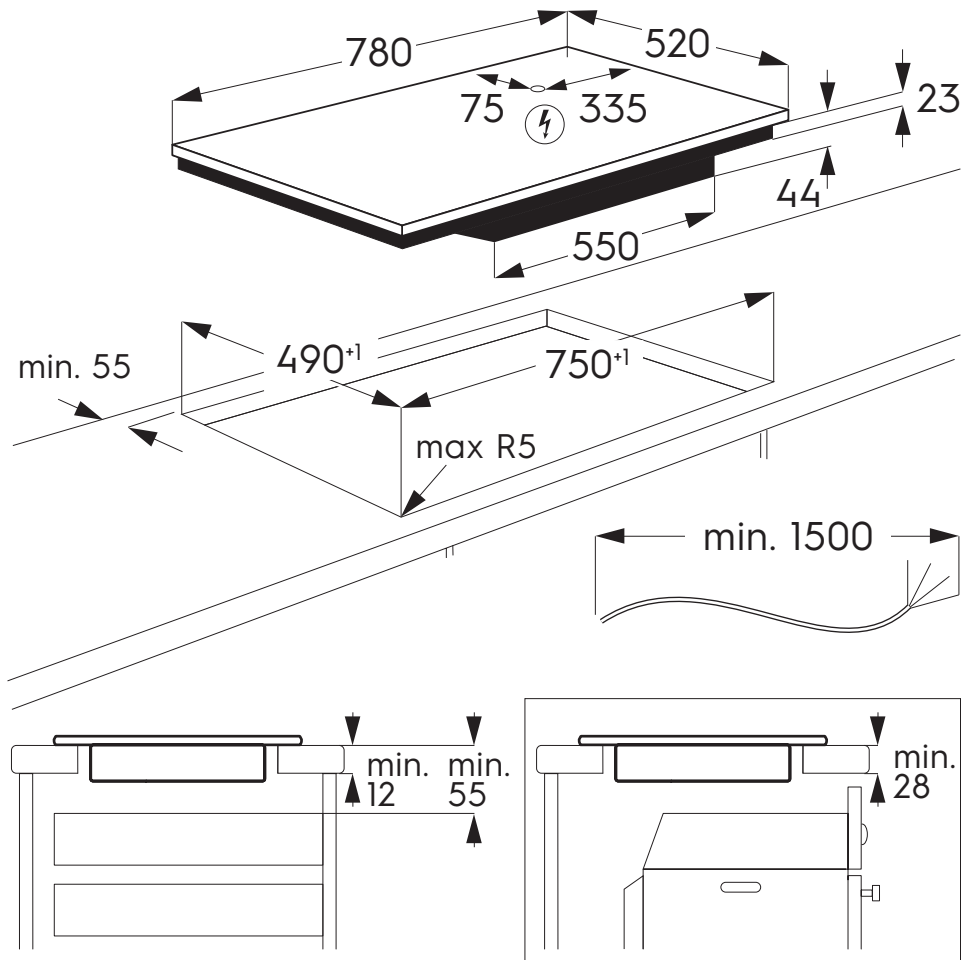

Dimension Guide

Built-in Induction Hob 80CM

Model:
EIS84041

Dimensions		
	width	depth
Cut-out (mm)	750	490
Product (mm)	780	520

Please note! Dimensions to be used as a guide only. All customers MUST refer to the user manual supplied with the product for detailed installation instructions.