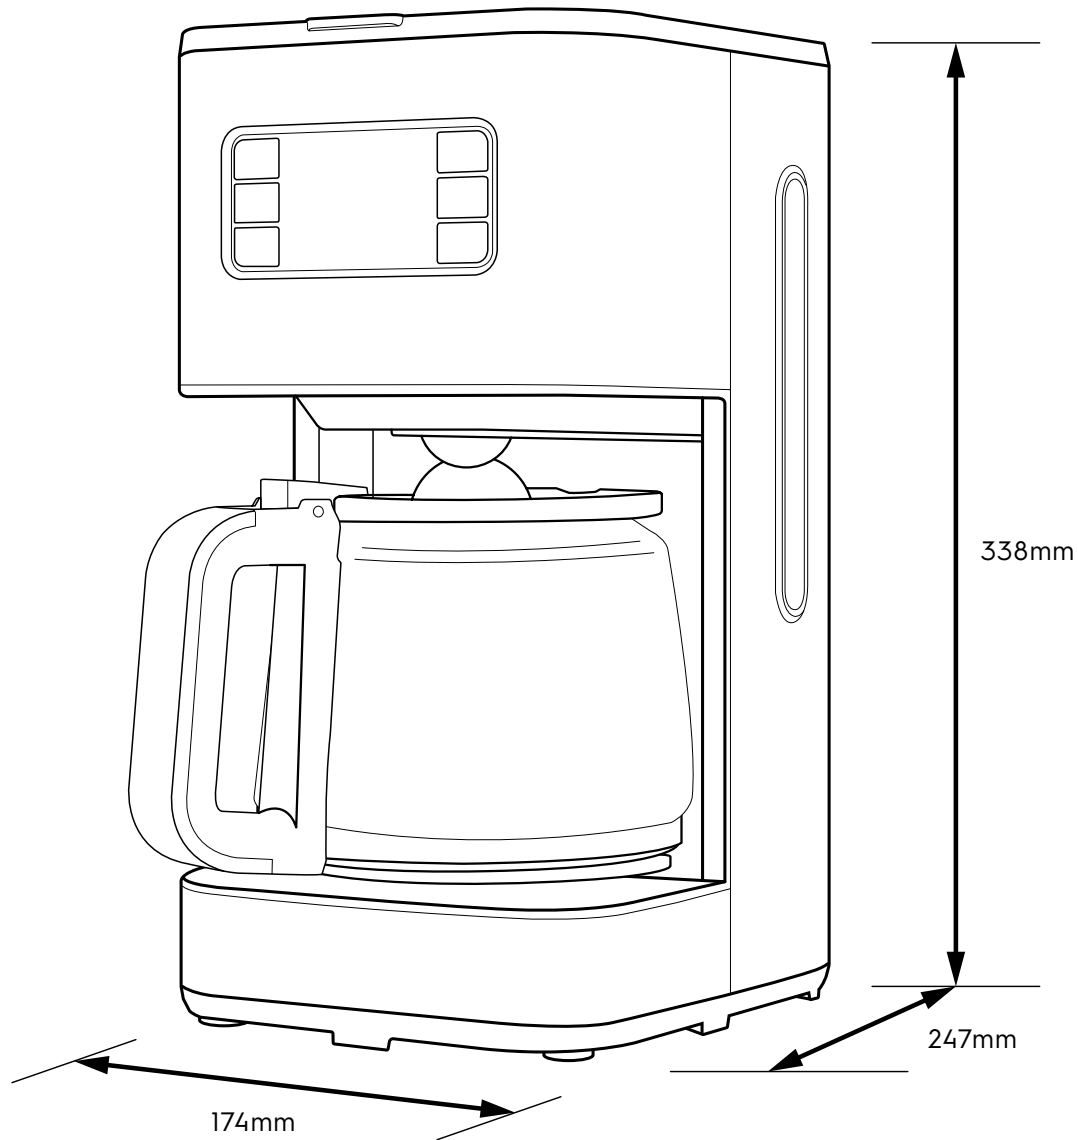

# Dimension Guide

## Drip Coffee Maker

**Model:**  
E5CMI-80ST

Dimensions			
	width	depth	height
Product (mm)	174	247	338

**Please note!** Dimensions to be used as a guide only. All customers MUST refer to the user manual supplied with the product for detailed installation instructions.  
© 2022 Electrolux S.E.A PTE. LTD. E\_DIM\_E5CMI-80ST\_Jun22